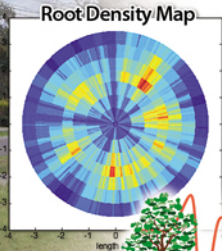

RPZ ROOT PROTECTION ZONE CREATED ON FACTS

Non-Invasive TRU™ (Tree Radar Unit) System produces Accurate Root Maps showing:

- ▶ **Root Density**
- ▶ **Root Depth**
- ▶ **Distance from Trunk**

TREERADAR, Inc
MRI for TREES
www.TreeRadar.com